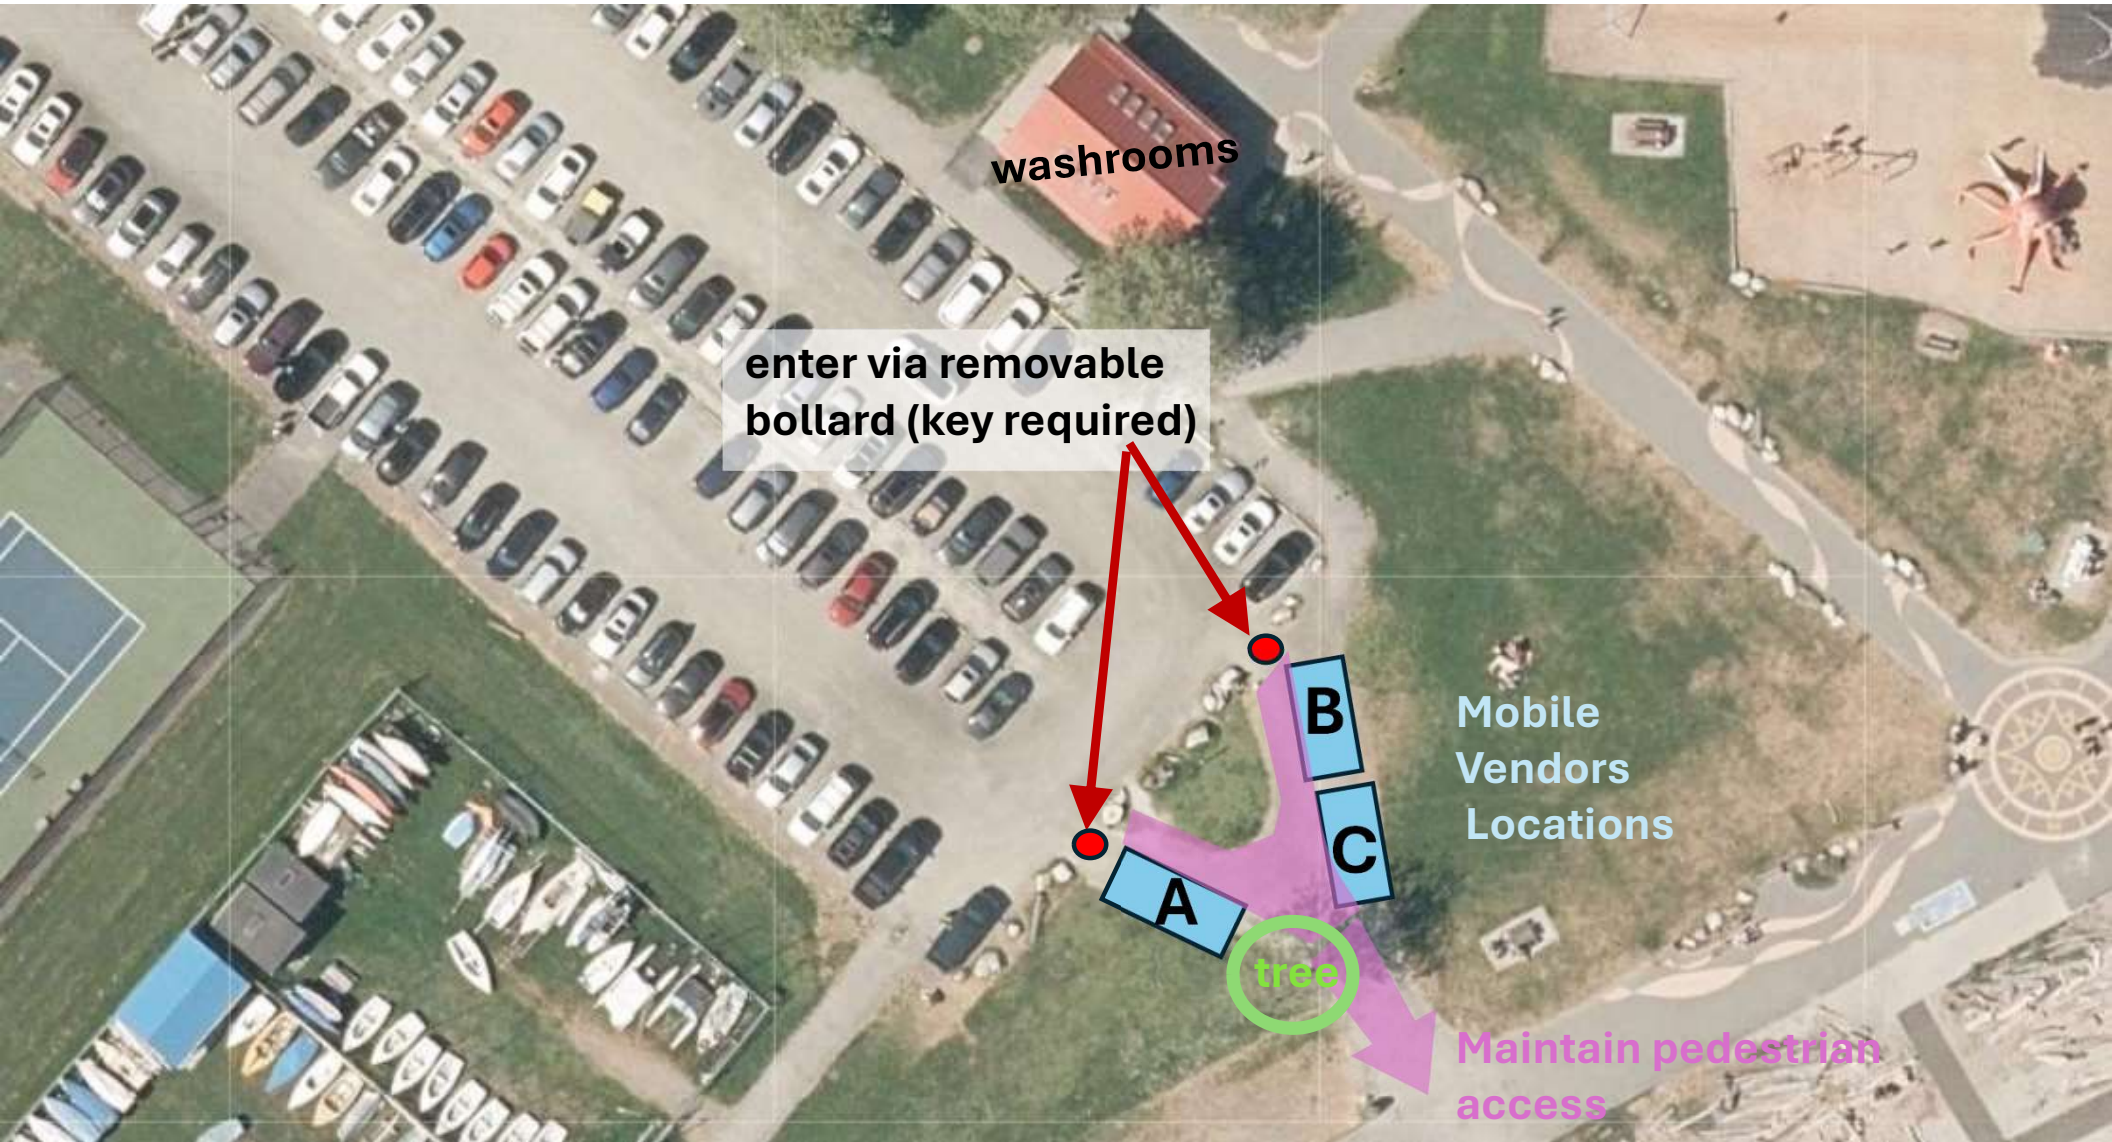

Food Vendors at Cadboro-Gyro Park

enter via removable bollard (key required)

Mobile Vendors Locations

Maintain pedestrian access

- Notes: **Vehicles must stay outside of tree dripline, and allow minimum 1m passage for pedestrians.**
- Vendor to confirm suitability of site and ability to access and operate from it.
- Bollard key available from Parks office with deposit.
- Do not dig or anchor in the ground.